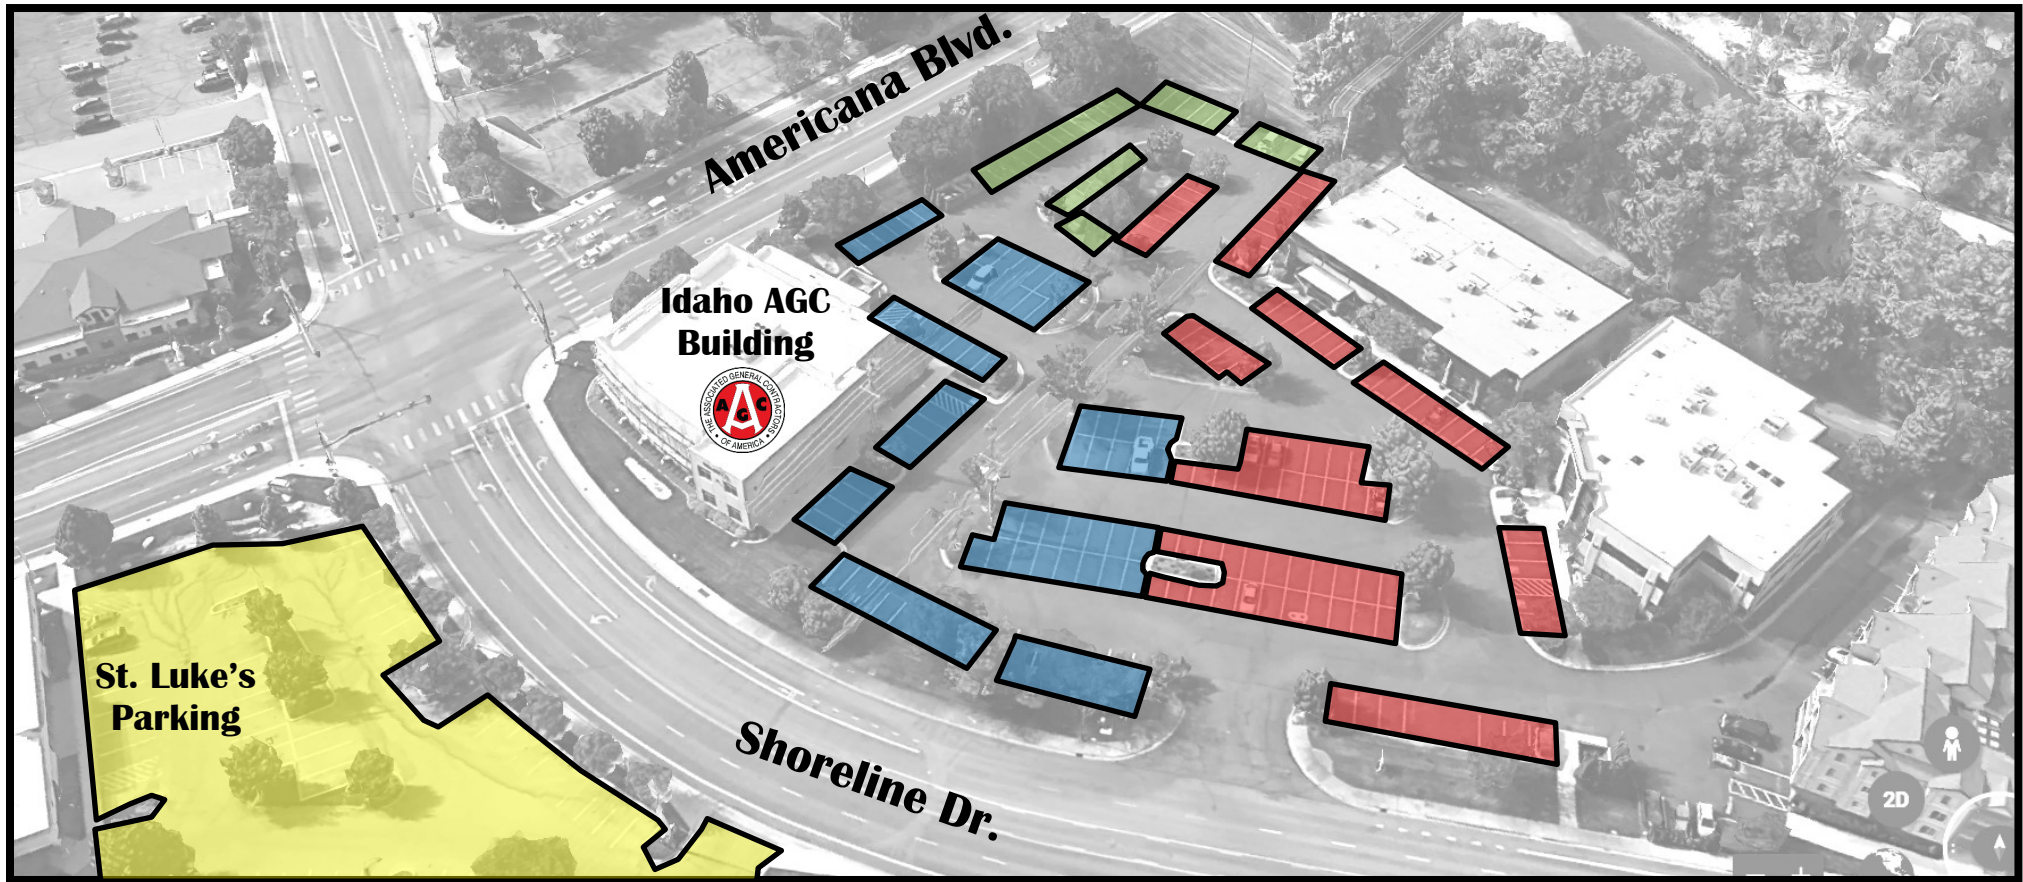

PARKING GUIDE

AGC Event Parking

AGC Event Overflow Parking

DO NOT PARK

In the rare event that AGC Event and Overflow parking are full, please respect our neighbors and do not park in the red zones. Additional parking may be found across Shoreline Dr. in the **St. Luke's Parking Lot.**

Idaho AGC
A PROUD CHAPTER OF AGC OF AMERICA